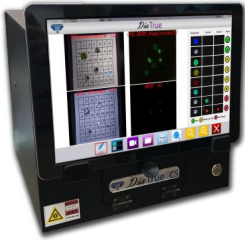

Mobile Synthetic Diamonds detector

DiaTrue Mobile Synthetic Diamonds detector.

Product SKU: DIATRUE CS

Price:

Sales price without tax: 5800,00 €

Description

NUOVO

OGI Systems launches the world's first Diatrue - CS Synthetic Diamonds detector.
Machine can detect colorless diamonds.

You can detect with you this Diatrue-CS device wherever you go and identify synthetic diamonds. User can detect stones, jewelry setting and parcels of stone of all diamonds shapes.