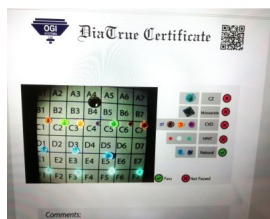

DiaTrue-Mobile is an innovative product that gives you confident before you buy melee diamonds.

The Diatruce-CS device consists in a Pad allowing detecting synthetics diamonds and Moissanit, you can also send your results for all other mobile phones device by WhatsApp application or Email.

Diatruce today can able to detect synthetic stones even from rough diamonds parcel.

Dimensions: W28cm H 21cm L 26 cm

Banca d'appoggio: Cassa Rurale Centrofiemme agenzia di Cavalese - **ABI:** 08057 - **CAB:** 34600
c/c: 000 000 243751 - **CIN:** N - **IBAN:** IT 31N 08057 34600 000 000 243 751 - **BIC:** CCRTIT2T15A